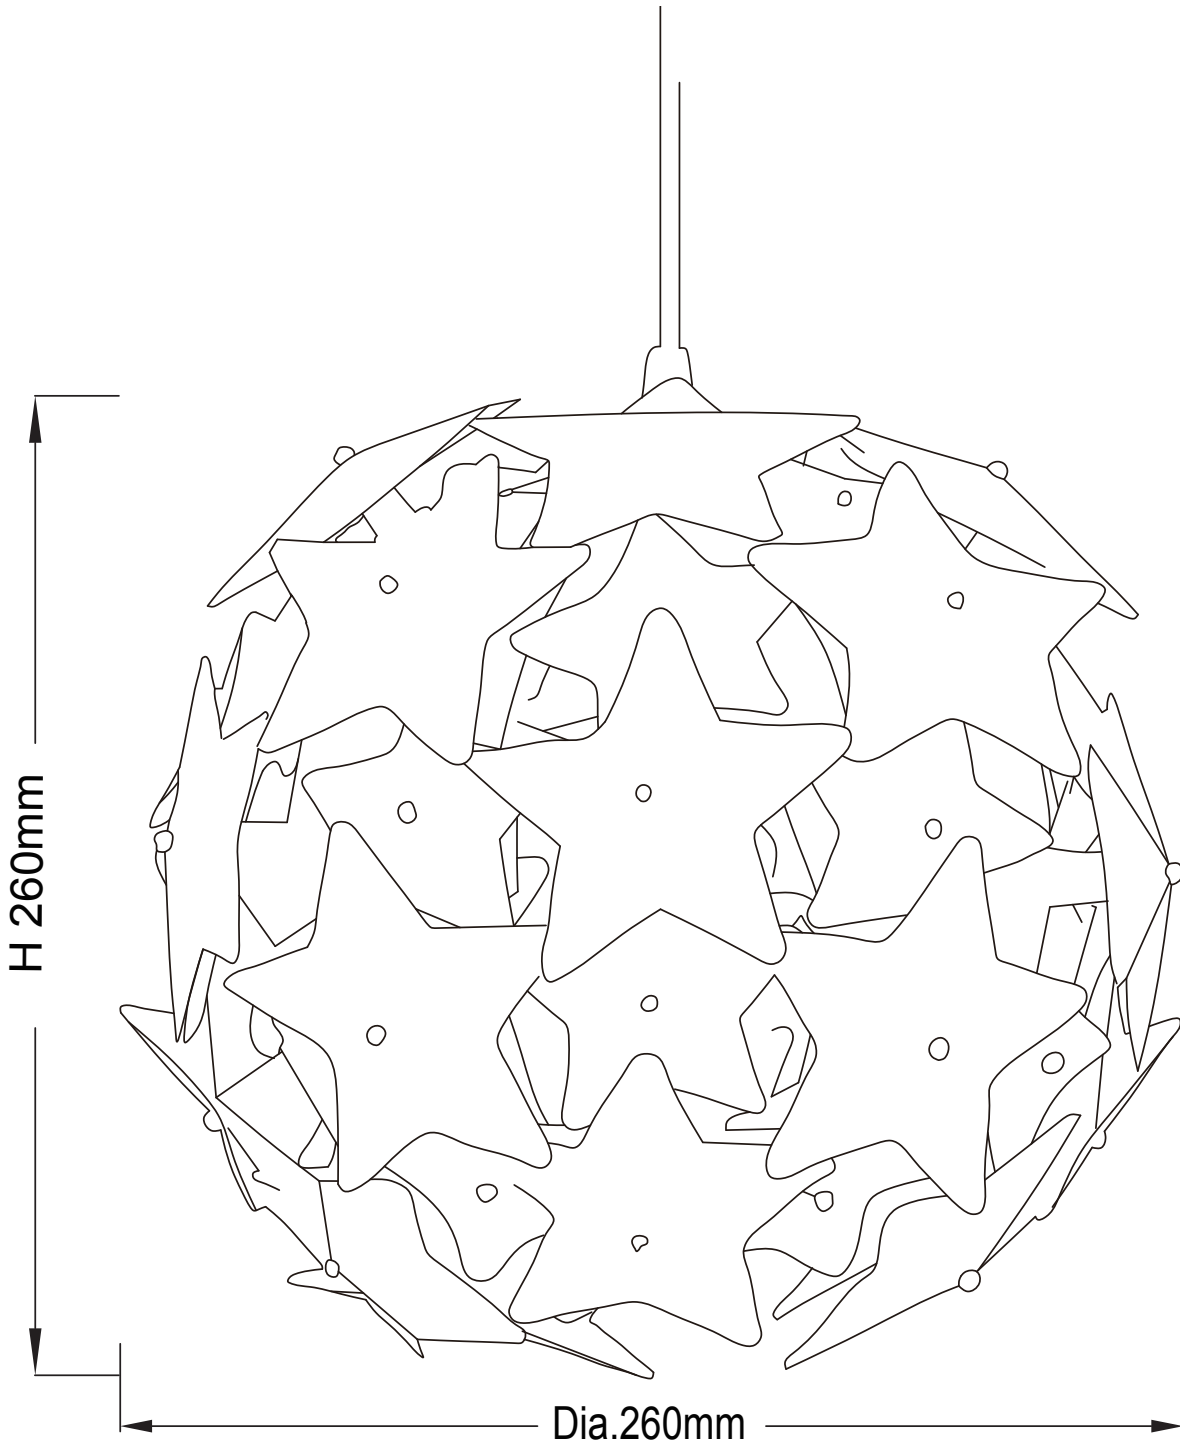

## LIGHT SOURCE DATA

- 60W Max B22 BC or E27 ES (required)
- Lamp direction - Indirect
- Lamp shape - Standard
- Dimmable
- Energy class: Not applicable

## DIMENSION DATA

- Height 270mm
- Diameter 270mm
  
- Weight 0.15kg

---

# FCL-11048

Multi Coloured Stars Easy Fit Light Shade