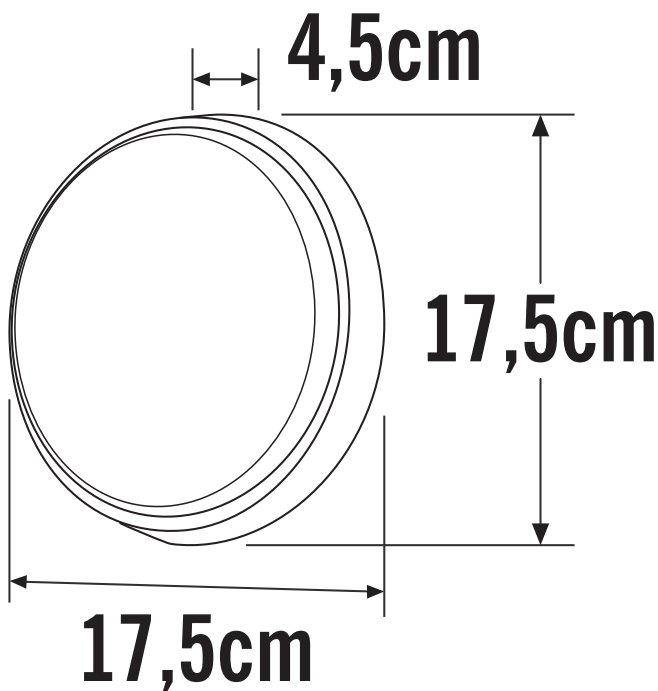

SPECIFICATION

- Ingress protection: IP54
- Class: Class I - Single Insulated, Earthed
- Voltage: 230V