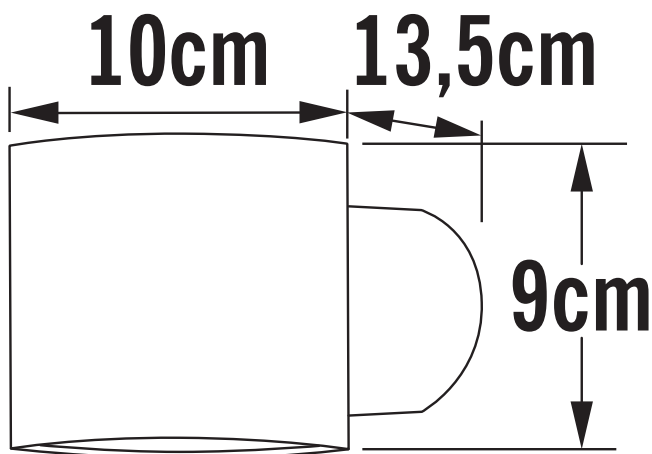

SPECIFICATION

- Ingress protection: IP44
- Class: Class I - Single Insulated, Earthed
- Voltage: 230V