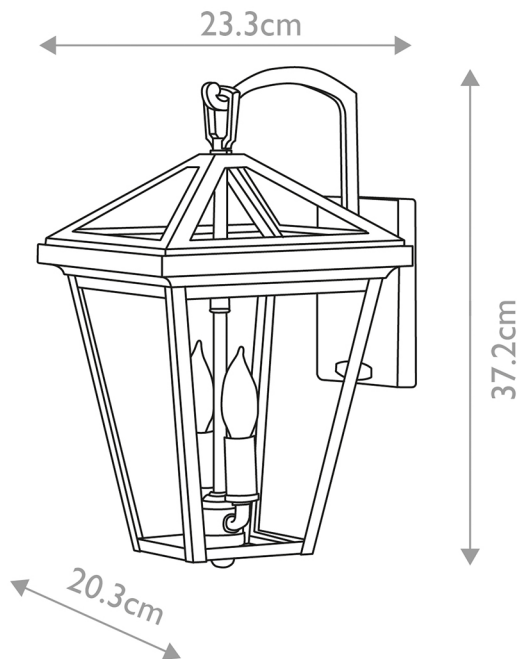

SPECIFICATION

- Ingress protection: IP44
- Class: Class I - Single Insulated, Earthed
- Voltage: 240V