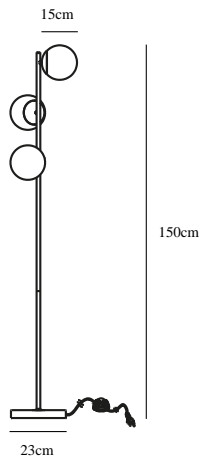

LILLY | FLOOR LAMP | BLACK

48613003

nordlux®

Voltage (V): 230 Volt
IP degree: IP20
Maximum bulb wattage (W):
3X15W
Class (Class 1, Class 2, Class 3):
Class 2 (Double isolated)
Bulb base: E14
Dimmerable: Yes with compatible
bulb
Switch placement: On the cable

Color: Black
Height (cm): 150
Shade Diameter (cm): 15
Outdoor base dimension (cm): 23
EAN: 5701581459182
TUN: 2042332
Item Number: 48613003

Pcs Per Master Carton: 2
Sales Box Height (cm): 56
Sales Box Width(cm): 24
Sales Box Depth (cm): 20
Sales Box Volume m³ : 0.0269
Product net weight (kg): 4.3

Primary material: Metal
Secondary material: Glass
Color of the Glass: Opal white
Color of the cable: Black
Length of the cable (cm): 150
Surface material of the cable:
Textile
Is the cable replaceable: False

The combination of the stringent frame and the glowing domes in opal white glass contributes to an elegant and stylish floor lamp. The placement of the luminous glass domes creates a complete and decorative whole and simultaneously provides 360-degree lighting throughout the room.