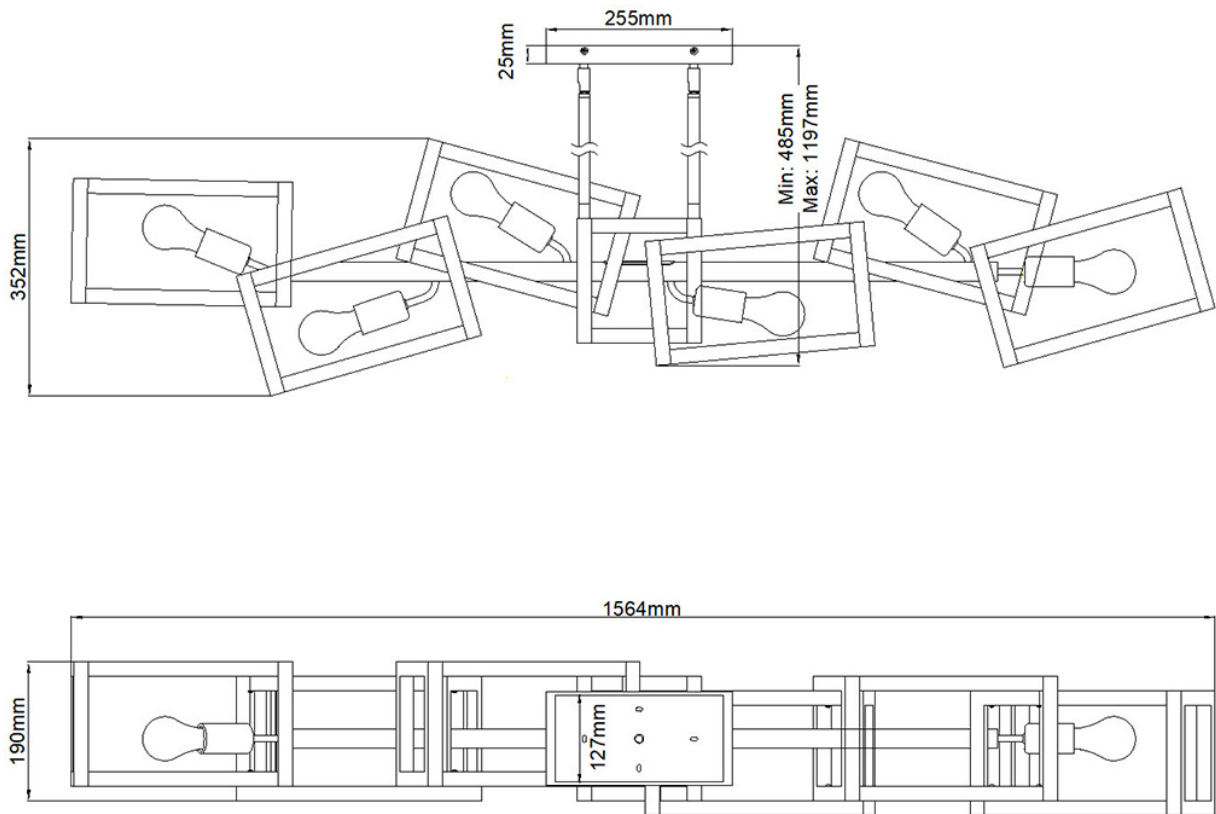

Quintiesse - QN-ENSEMBLE6-PN - Ensemble 6 Light Pendant - Polished Nickel

CONTACT