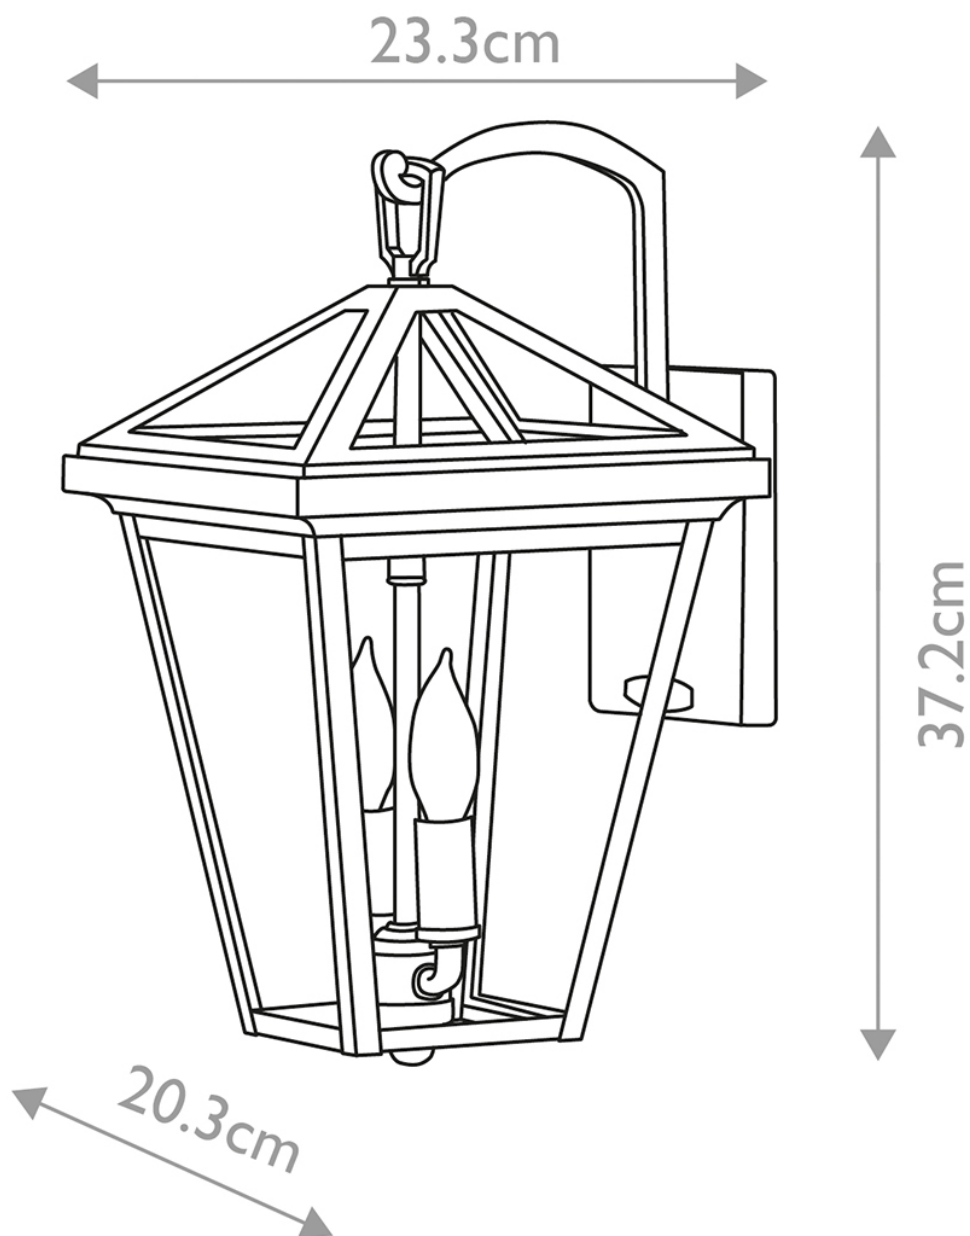

Quintiesse - Alford Place - QN-ALFORD-PLACE2-S-MB - Black Clear Glass 2 Light IP44 Outdoor Wall Light

CONTACT